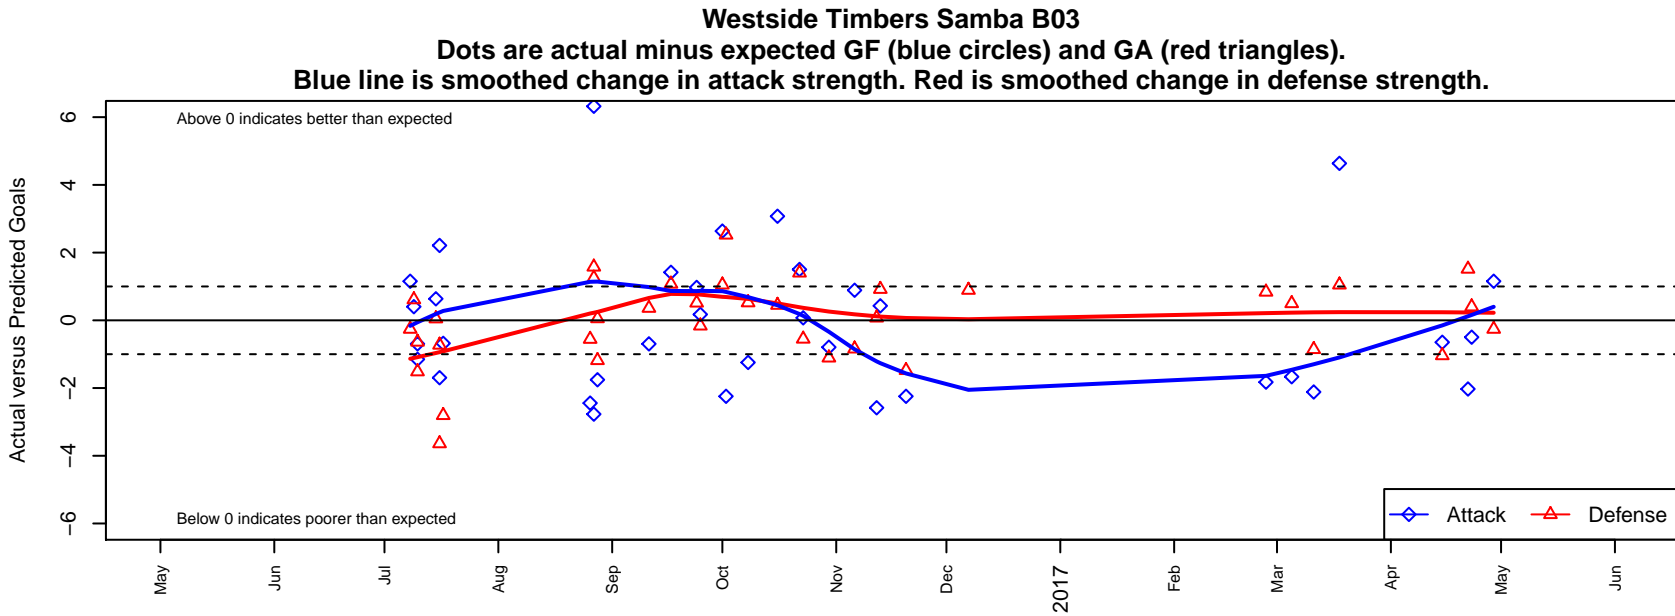

Westside Timbers Samba B03

Westside Timbers
 Beaverton, OR
 B03 total strength=1152
 attack=4.63 defense=2.48
 fall league = PTT B03 Div 1 Green
 spr league = Spr OYS B03 Div 1 Green

alt names used:
 WT 03B Samba
 WT 03B Samba
 Westside Timbers 03B Samba
 WESTSIDE TIMBERSWST 03B SAMBA
 Westside Timbers 03B Samba
 Westside Timbers 03B Samba

Venues played:
 2016 PCU Summer Classic U14 Silver
 2016 Beaverton Cup BU14 Silver
 2016 Chinook Cup Silver U14
 2016 PTT B03 Division 1 Green
 2016 OYS Presidents Cup B03
 2016 Spr OYS B03 Division 1 Green

**attack and defense variance (black dot)
relative to other teams
and top 10 in region**

**attack and defense rating
relative to others at age
and all opponents in last 13 months**

Performance relative to 13 month average