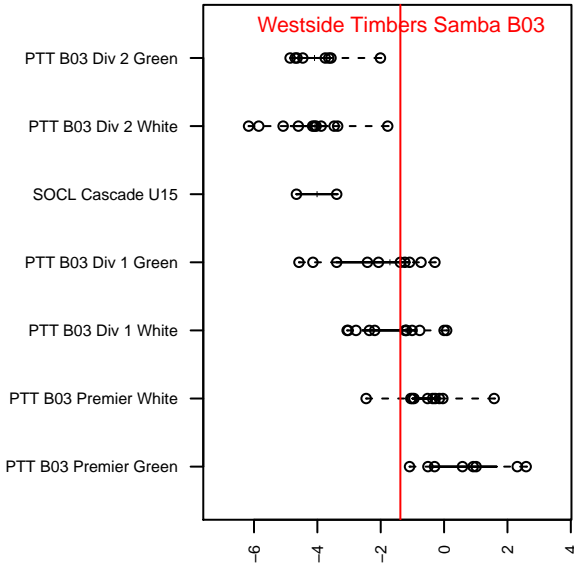

Westside Timbers Samba B03

Westside Timbers
 Beaverton, OR
 B03 total strength=1152
 attack=4.63 defense=2.48
 fall league = PTT B03 Div 1 Green
 spr league = Spr OYS B03 Div 1 Green

alt names used:
 WT 03B Samba
 WT 03B Samba
 Westside Timbers 03B Samba
 WESTSIDE TIMBERSWST 03B SAMBA
 Westside Timbers 03B Samba
 Westside Timbers 03B Samba

Venues played:
 2016 PCU Summer Classic U14 Silver
 2016 Beaverton Cup BU14 Silver
 2016 Chinook Cup Silver U14
 2016 PTT B03 Division 1 Green
 2016 OYS Presidents Cup B03
 2016 Spr OYS B03 Division 1 Green

**attack and defense variance (black dot)
relative to other teams
and top 10 in region**

**attack and defense rating
relative to others at age
and all opponents in last 13 months**

Performance relative to 13 month average